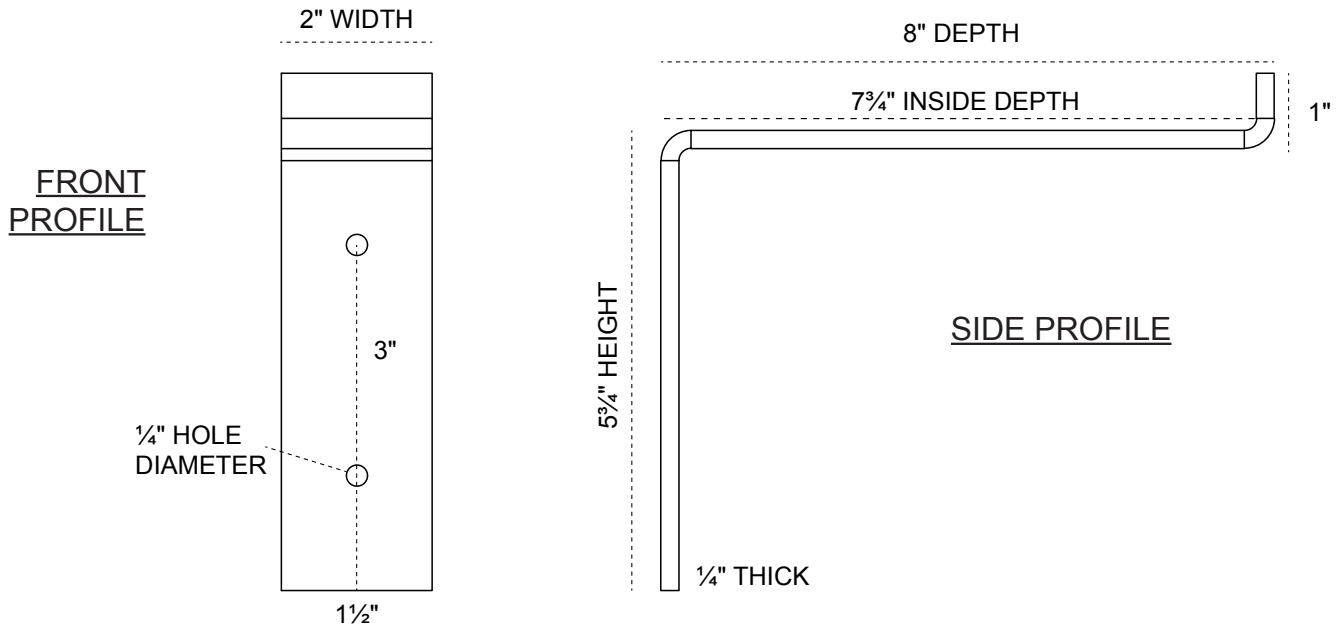

2-INCH W X 8-INCH D X 6³/₄-INCH H TRUSS SHELF BRACKET

ISOMETRIC PROFILE

HEAVY-DUTY 1/4" THICK

AVAILABLE IN:
STAINLESS STEEL
ZINC PLATED STEEL
POWDER COATED BLACK

BKTM02X08X06TSSS
BKTM02X08X06TSCRS
BKTM02X08X06TSPBL